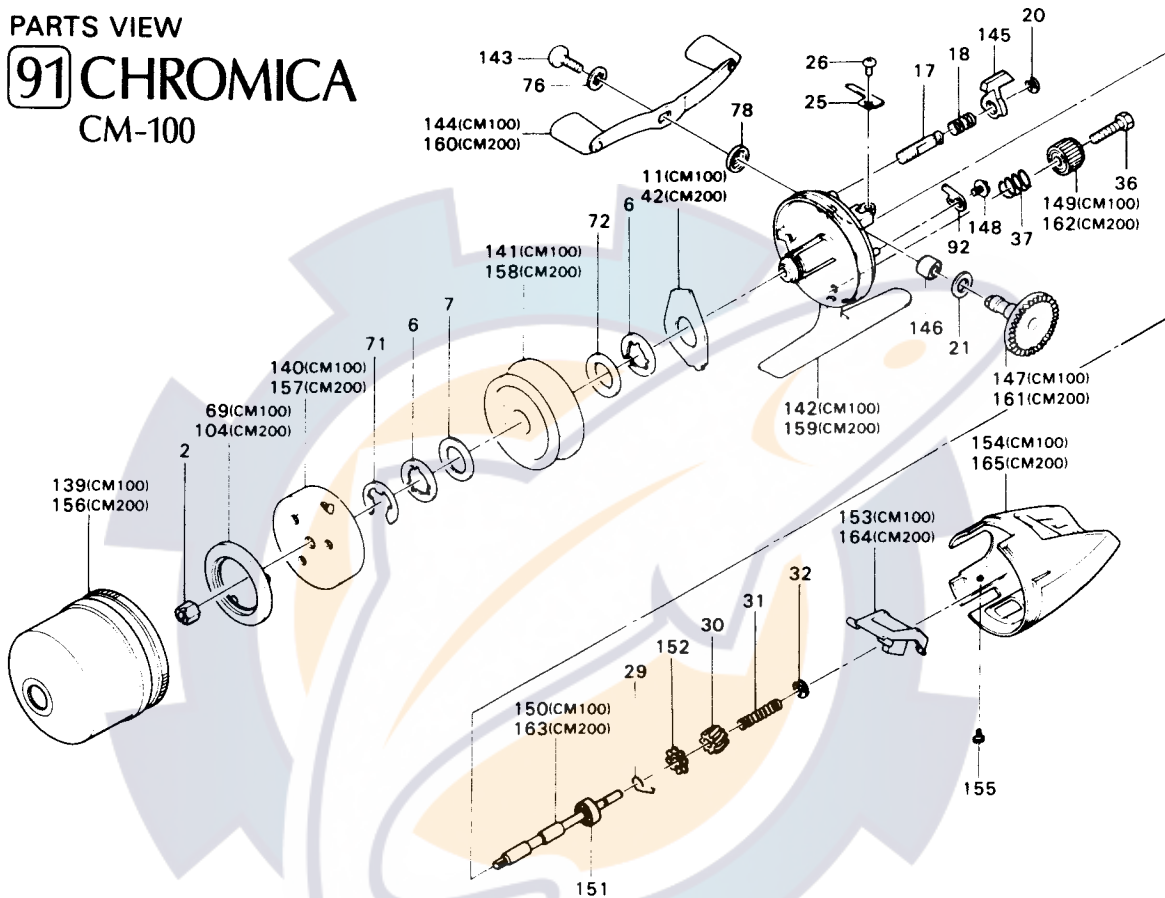

PARTS VIEW

91 CHROMICA CM-100

TO ORDER: USE SP PREFIX
WITH PART NUMBER

PARTS LIST

| SP # | DESCRIPTION | SP # | DESCRIPTION | SP# | DESCRIPTION |
|------|--------------------------|------|----------------------------|------|-------------------------|
| 0002 | Rotor Nut | 0032 | Main Shaft Spring Retainer | 0143 | Handle Lock Screw |
| 0006 | Key Washer | 0036 | Drag Screw | 0144 | Handle Assembly |
| 0007 | Drag Washer (1) | 0037 | Drag Dial Spring | 0145 | Fighting Drag Lever |
| 0011 | Drag Plate Assembly | 0069 | Line Snubber | 0146 | Drive Gear Bushing |
| 0017 | Fighting Drag Shaft | 0071 | Spool Retainer | 0147 | Drive Gear |
| 0018 | Fighting Drag Spring | 0072 | Drag Washer (2) | 0148 | Anti-Reverse Pawl Screw |
| 0020 | "E" Lock | 0076 | Handle Lock Washer | 0149 | Drag Dial |
| 0021 | Drag Lever Click Spring | 0078 | Drive Gear Shaft Cover | 0150 | Main Shaft |
| 0025 | Drag Lever Click Spring | 0092 | Anti-Reverse Pawl | 0151 | Ball Bearing |
| 0026 | Click Spring Screw | 0139 | Front Cover | 0152 | Anti-Reverse Ratchet |
| 0029 | Anti-Reverse Pawl Spring | 0140 | Rotor | 0153 | Push Button |
| 0030 | Pinion Gear | 0141 | Spool | 0154 | Rear Housing |
| 0031 | Main Shaft Spring | 0142 | Body | 0155 | Rear Housing Screw |